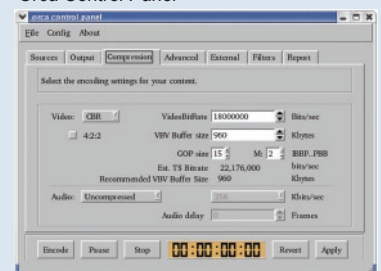

Sample Rate 48KHz

CONTROL INTERFACE

ORCA Control Panel (Linux Version)
Infrared Remote Control with OSD for Nugget Decoder

VIDEO OUTPUT

All ATSC plus 525/625
DVB/ASI (streams up to 160 Mbits/sec)
Composite
DVI-I (analog & digital RGB)
SDI
HD-SDI

AUDIO OUTPUT

Analog 6 channels (unbalanced)
AES/EBU 6 channels
on a DB25 connector
IEC-958 Audio

OTHER

LTC Out
Sync In (bi / tri-level)
RS-422 - VTR or VDR control
using P2 protocol
Closed Caption Support
EIA-608/708 Data (Per SMPTE 334M)

GENERAL

100-240VAC 50-60Hz
Encoder Station
3RU - 19 inch (45cm) depth
Nugget Decoder
1RU - 13 inch (33cm) depth

Orca Control Panel

ORDERING INFO

ORCA-CS	Orca Capture Station with Decoder. Up to 80 Mbits/sec
ORCA-CS-Pro	Orca Capture Station with Decoder. Up to 160 Mbits/sec
EDL-ORCA	Edit Decision List option
ORCA Encoder and the Nugget Decoder can be purchased separately	