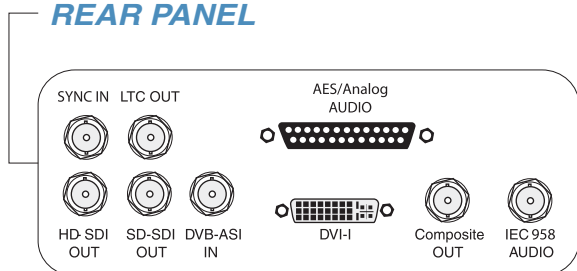

NUGGET

MPEG2 HD DECODER

Nugget Decoder decodes a standard definition or HD MPEG2 (4:2:2 or 4:2:0) DVB/ASI stream at up to 160Mbits/sec. It provides both analog and digital video interfaces (DVI, HD-SDI, SDI, RGB and composite) and supports all ATSC video formats. The decoder is housed in a 1RU chassis and can be controlled via its infrared remote.

REAR PANEL

SPECIFICATIONS

FEATURES

Decodes MPEG2 DVB/ ASI stream
4:2:2 or 4:2:0 at up to 160Mbits/sec

VIDEO INPUT

DVB/ASI

INTERFACE

Infrared Remote Control
with OSD (on-screen display)

AUDIO OUTPUT

Analog 6 channels (unbalanced)
AES/EBU 6 channels
on a DB25 connector
IEC 958 Audio

VIDEO OUTPUT

Output Resolution

1080i, 1080p, 720p, 525 and 625
plus DVI resolutions

Output Format

Composite
DVI-I (analog & digital RGB)
SDI
HD-SDI

Closed Caption Support

OTHER

LTC Out
Sync In (bi / tri-level)

POWER

100-240VAC 50-60Hz (180W Max)

DIMENSIONS

1 Rack Unit
19" x 13" x 1.75" (504mm x 330mm x 43mm)

ORDERING INFO