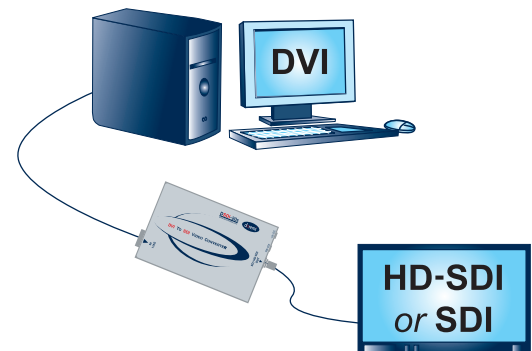

Display or Record your Computer's DVI
output with Doremi's DSDI-20