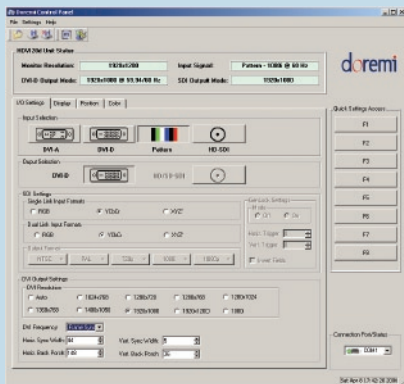

Infrared Remote

Full function infrared remote controls the DSDI's on-screen display (OSD).

Control Software

The control software for the DSDI converter provides all the functions accessible via the IR remote. The software also features a downloadable look up table (LUT).

Downloadable Look Up Table (LUT)

Available from the DSDI control software. Preset LUT are also included such as a reverse LUT for the Viper Filmstream™ camera.

doremi

Doremi Labs, Inc. Headquarters Burbank, California USA - tel 1 (818) 562 1101 - www.doremilabs.com

Doremi Labs, Europe Sophia Antipolis, France - tel +33 (0)492 95 2830 - www.doremilabs.fr

Doremi Labs, Japan Tokyo, Japan - tel +81 (0)3 3370 0401 - www.doremilabs.co.jp