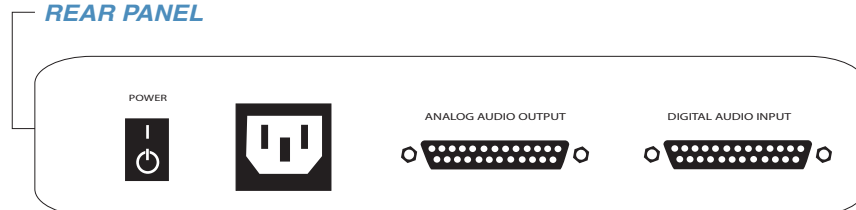

REAR PANEL

Doremi Cinema LLC. Burbank, California USA
tel +1-818 562-1101 - www.doremicinema.com
Doremi Labs, Europe Sophia Antipolis, France
tel +33 (0) 492 952 830 - www.doremilabs.fr
Doremi Labs LLC - Japan Tokyo, Japan
tel +81 (0) 3 3370 0401 - www.doremilabs.co.jp

doremi
cinema